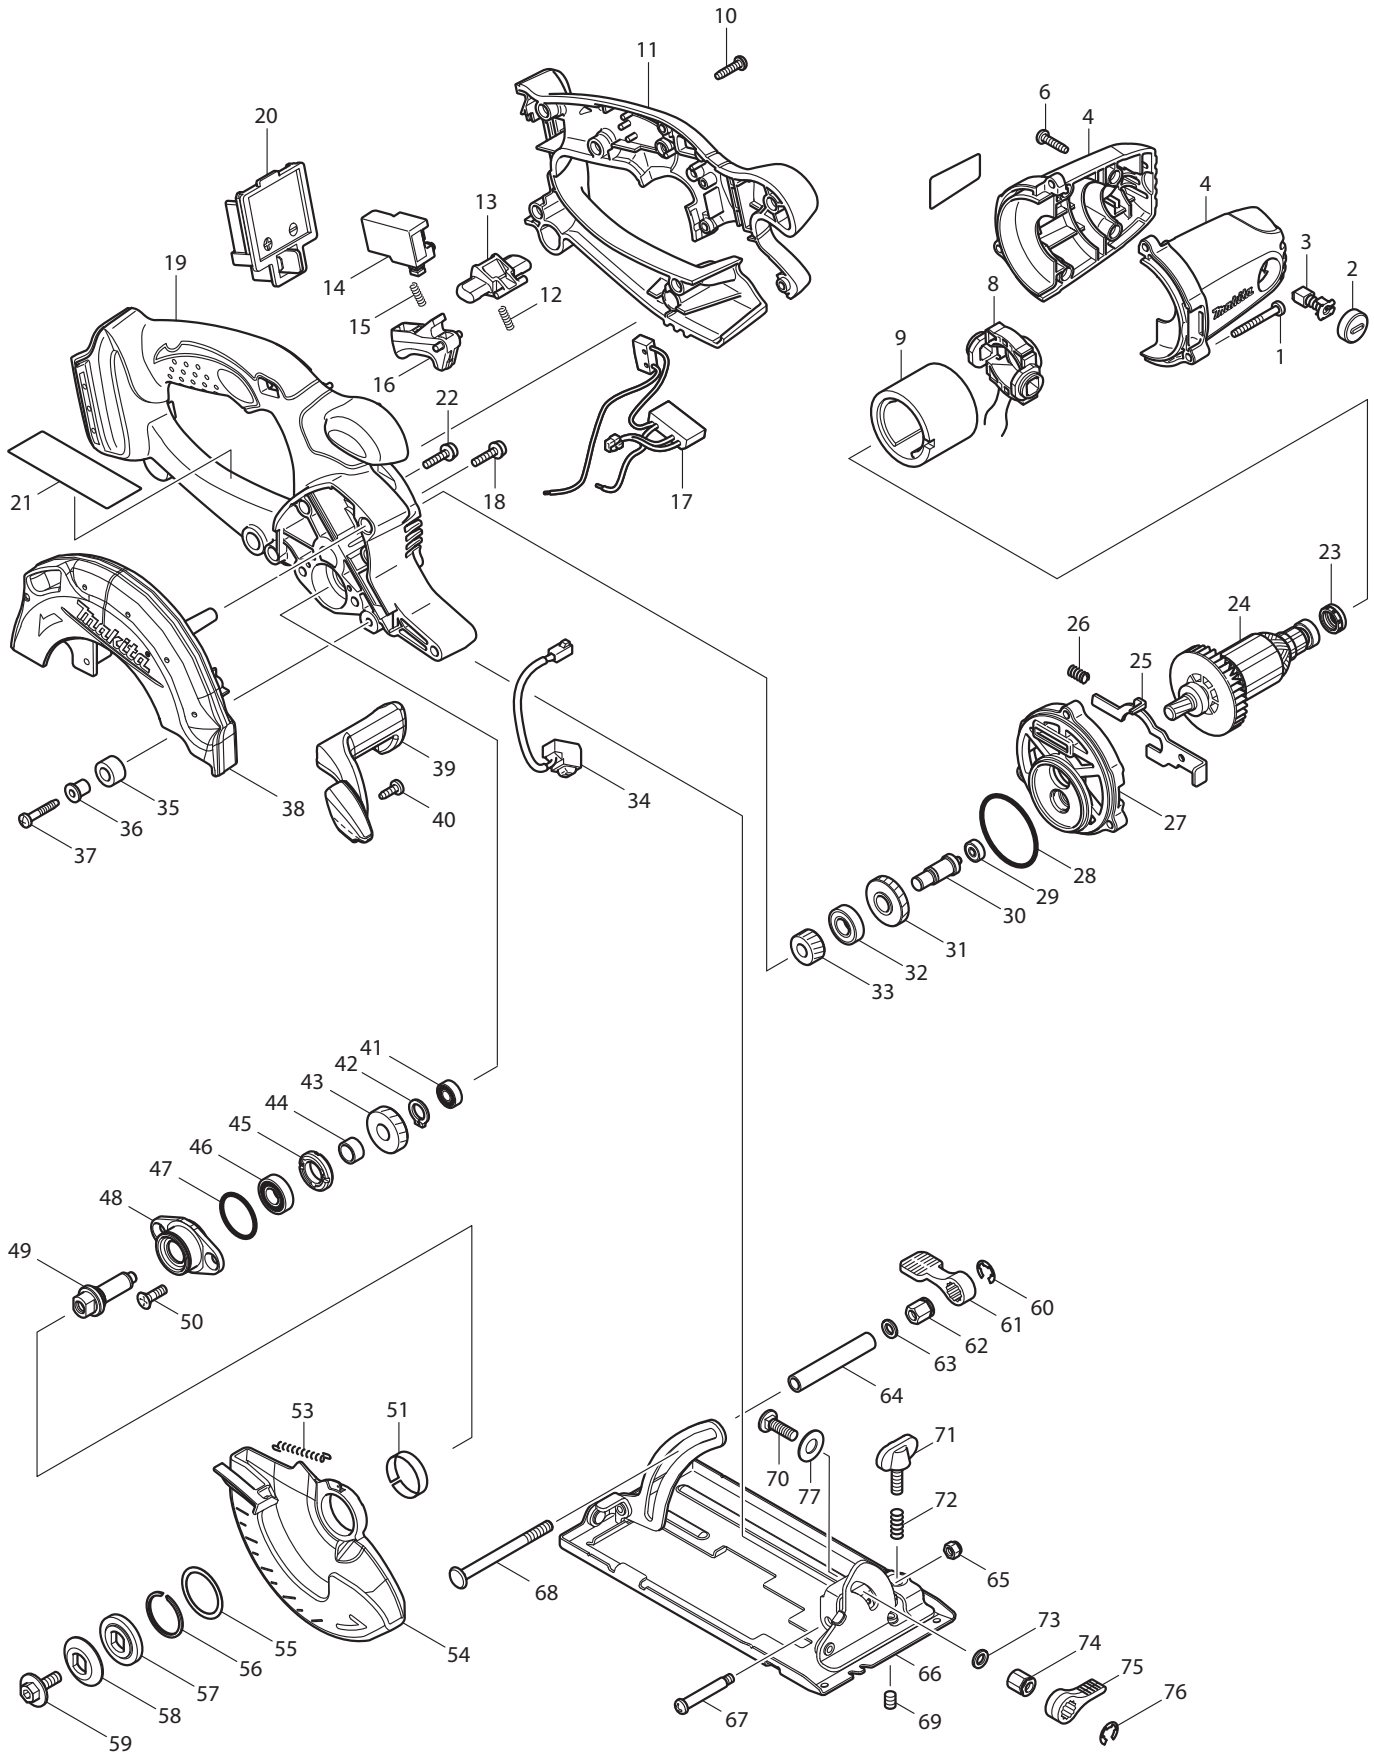

01 - 2010

BSS500Z

14.4V 5-3/8" CIRCULAR SAW

Item No	Type	Ref	Part No	Description	Qty	Unit
1			266053-1	TAPPING SCREW 4X35	3	PC.
2			643807-7	BRUSH HOLDER CAP	2	PC.
3	1		191971-3	CARBON BRUSH CB-430, 2PCS/SET, W/O ORIGIN - N/L/A	1	SET
	2		195018-5	CARBON BRUSH CB-430, 2PCS/SET, W/ ORIGIN	1	SET
4			188209-5	HOUSING SET	1	SET
6			265995-6	TAPPING SCREW 4X18	4	PC.
8			638502-2	ENDBELL COMPLETE	1	PC.
9			638420-4	YOKE UNIT	1	PC.
10			265995-6	TAPPING SCREW 4X18	7	PC.
11			419661-9	HANDLE L	1	PC.
12			231469-9	COMPRESSION SPRING 4	1	PC.
13			419664-3	LOCK OFF LEVER	1	PC.
14			651956-6	SWITCH TG72BD	1	PC.
15			231469-9	COMPRESSION SPRING 4	1	PC.
16			419665-1	SWITCH LEVER	1	PC.
17			631686-5	POWER SUPPLY CIRCUIT	1	PC.
18			911133-5	PAN HEAD SCREW M4X18	1	PC.
19			419936-6	HANDLE R	1	PC.
20	1		643811-6	TERMINAL	1	PC.
	2		643847-5	TERMINAL	1	PC.
21	1		810299-7	CAUTION LABEL (USE TYPE2)	1	PC.
	2		819898-2	CAUTION LABEL	1	PC.
22			911133-5	PAN HEAD SCREW M4X18	3	PC.
23			421977-0	RUBBER RING 13	1	PC.
24			619214-6	ARMATURE	1	PC.
25			345643-4	SHAFT LOCK	1	PC.
26			233117-6	COMPRESSION SPRING 6	1	PC.
27			419656-2	GEAR HOUSING	1	PC.
28			213560-5	O RING 44	1	PC.
29	1		210048-6	BALL BEARING 604ZZ	1	PC.
	2		210036-3	BALL BEARING 604ZZ	1	PC.
30			324729-7	GEAR SHAFT	1	PC.
31			226643-2	HELICAL GEAR 35	1	PC.
32			210080-0	BALL BEARING 6900ZZ	1	PC.
33			226635-1	HELICAL GEAR 15	1	PC.
34			631550-0	LED CIRCUIT	1	PC.
35			262566-0	RUBBER SLEEVE 6	1	PC.
36			262563-6	SLEEVE 4	1	PC.
37			265999-8	TAPPING SCREW 4X25	1	PC.
38			318152-6	BLADE CASE	1	PC.
39			419935-8	BLOWER NOZZLE	1	PC.
40			266026-4	TAPPING SCREW BIND CT 4X12	1	PC.
41			210006-2	BALL BEARING 696ZZ	1	PC.
42			961006-2	RETAINING RING S-10	1	PC.
43			226640-8	HELICAL GEAR 23	1	PC.
44			257760-7	SLEEVE 10	1	PC.
45			285847-5	BEARING RETAINER 14-23	1	PC.
46			210069-8	BALL BEARING 6900DDW	1	PC.
47			213435-8	O RING 26	1	PC.
48			318087-1	BEARING BOX	1	PC.
49			324730-2	SPINDLE	1	PC.
50			265034-2	+ COUNTERSUNK HEAD SCREW M5X16	2	PC.
51			345470-9	THICKNESS RING	1	PC.